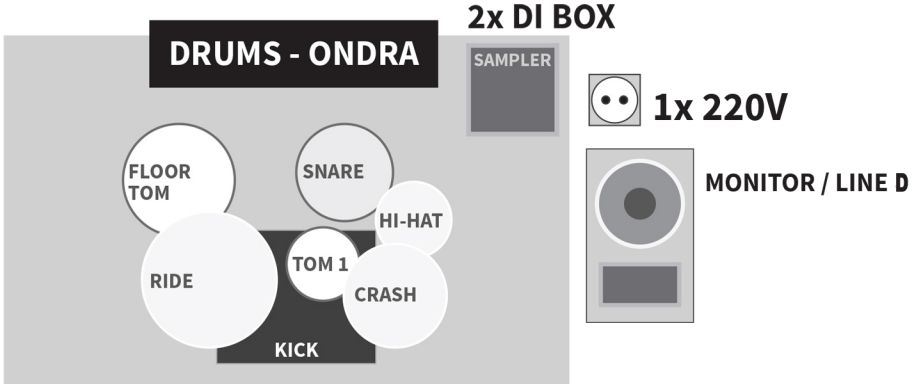

VIVIAN

STAGEPLAN

www.vivianofficial.cz

SHURE SM57

SHURE SM57

XLR OUT

GUITAR/BACK VOX- ROBERT

SHURE SM58

MONITOR / LINE B

GUITAR/LEAD VOX- MARTHY

SHURE SM58

IN-EAR MONITOR / LINE A

BASS - KUBA

MONITOR / LINE C