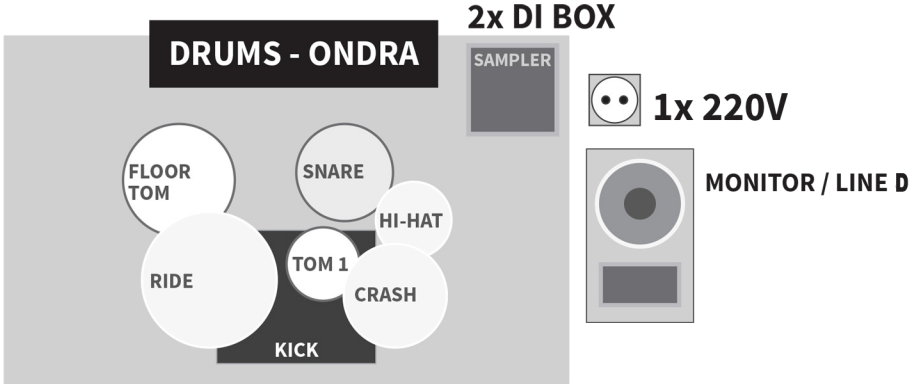

VIVIAN

STAGEPLAN

www.vivianofficial.cz

SHURE SM57

SHURE SM57

XLR OUT

GUITAR/BACK VOX- ROBERT

SHURE SM58

MONITOR / LINE B

GUITAR/LEAD VOX- MARTHY

SHURE SM58

IN-EAR + MONITOR / LINE A

BASS/BACK VOX- KUBA

SHURE SM58

MONITOR / LINE C